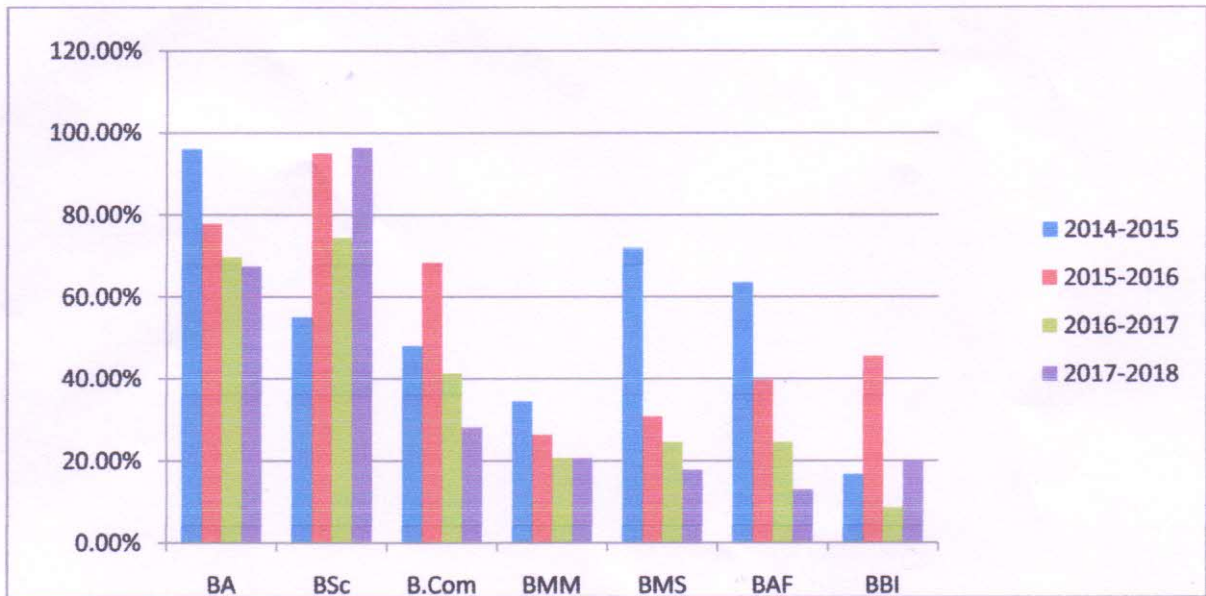

Satish Pradhan Dnyanasadhana College, Thane

Academic Incremental Growth in Percentage

Year	BA	BSc	B.Com	BMM	BMS	BAF	BBI
2014-2015	95.91%	55.07%	48.03%	34.37%	71.79%	63.46%	16.66%
2015-2016	77.77%	94.91%	68.40%	26.31%	30.76%	39.58%	45.45%
2016-2017	69.73%	74.35%	41.36%	20.68%	24.48%	24.48%	8.57%
2017-2018	67.39%	96.29%	28.08%	20.58%	17.77%	12.98%	20%

Overall improvement is evident from the above table. For B.A. the incremental academic growth ranges from **67.39%** to **95.91%** that for B. Sc. it is **55.07%** to **96.29%**, for B.Com. it is **28.08%** to **68.40%**, for BMM **20.58%** to **34.37%**, for BMS **17.77%** to **71.79%**, for BAF **12.98%** to **63.46%**, BBI **8.57%** to **45.45%**.

Satish Pradhan
PRINCIPAL
Satish Pradhan Dnyanasadhana College
Thane (Arts, Science & Commerce)